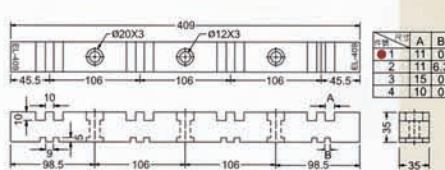

EL-409

● 表示一般標準市販品 This product is being generally sold on the market.