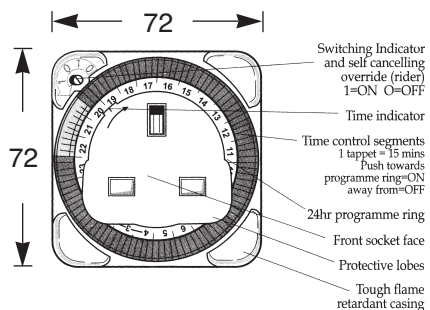

**DIMENSIONS (mm)****FEATURES**

- Easy to use
- Plugs straight into socket
- Simple 70 programme
- Controls plug in electrical appliances up to 3kw

**POINTS TO NOTE:**

- The segment dial can be turned even when the time controller is operating.
- In case of power failure, readjust the time controller to the correct time of day, turning the dial in a clockwise direction.

**AVAILABLE PLUG TYPE**