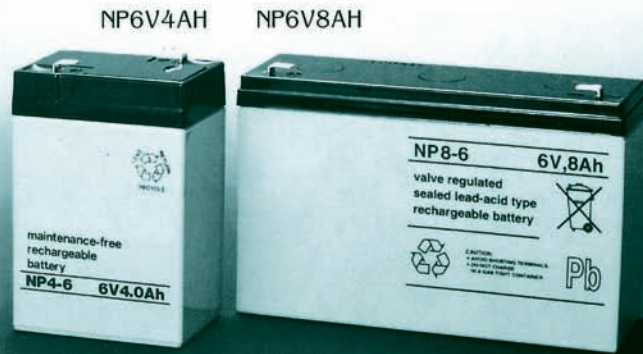

BATTERY/

SPECIFICATIONS

Model No.	Battery spec.	Dimensions (mm)
NP6V4AH	6V4A	70x48x102
NP6V8AH	6V8A	151x50x94

PLEASE ADVISE WHICH SIGN PLATE WHEN YOU ORDER. (USE FOR CA-1010)