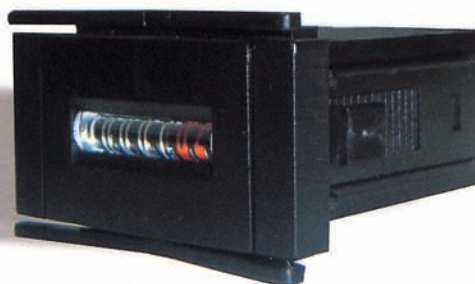

HM-3 HOUR METER

NEW

FEATURES

- ITEM NO. : HM-3
- THIS PRODUCTS IS SUITABLE FOR USAGE OF HOUSE, INDUSTRY, AIR CONDITION, ETC.
- TIME SETTING RANGE AVAILABLE FROM 0 TO 99999.99 HOURS.
- POWER : 110V, 220VAC
50 or 60Hz

HM-3 HOUR METER.
WITH STANDARD ACCESSORIES FRAME

DIMENSIONS: (mm.)

<WITH STANDARD ACCESSORIES FRAME>

OPTIONAL ACCESSORIES FRAME:

ITEM NO. FR-48

HM-3 WITH FR-48