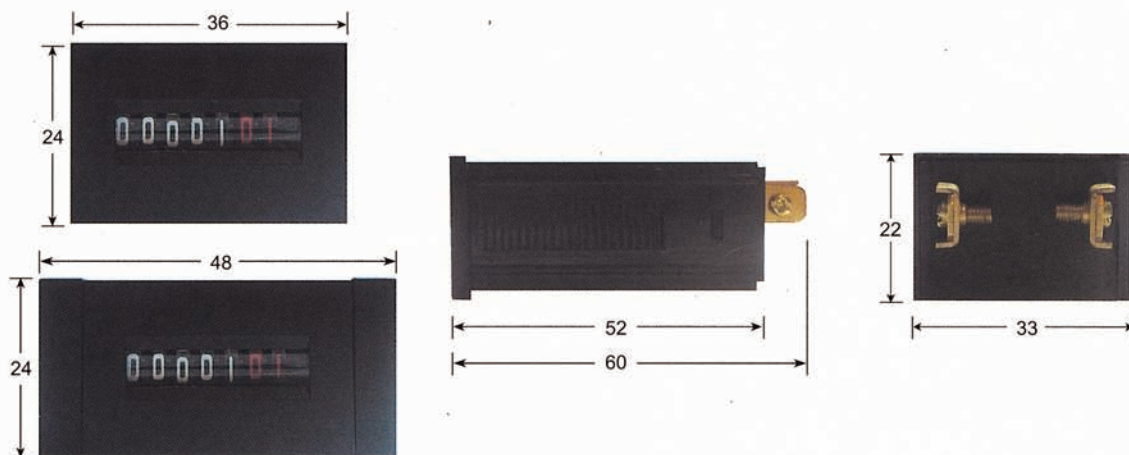

HM-3 HOUR METER

NEW

FEATURES

- ITEM NO. : HM-3
- THIS PRODUCTS IS SUITABLE FOR USAGE OF HOUSE, INDUSTRY, AIR CONDITION, ETC.
- TIME SETTING RANGE AVAILABLE FROM 0 TO 99999.99 HOURS.
- POWER : 110V, 220VAC
50 or 60Hz

HM-3 HOUR METER.
WITH STANDARD ACCESSORIES FRAME

DIMENSIONS: (mm.)

<WITH STANDARD ACCESSORIES FRAME>

OPTIONAL ACCESSORIES FRAME:

ITEM NO. FR-48

HM-3 WITH FR-48