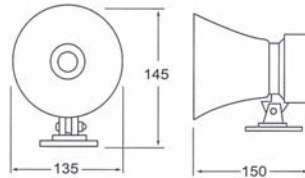

Electronic Siren

RATED VOLTAGE:
AC:110V,220V
DC:12V,24V