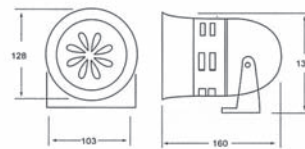

MS-290

Motor Siren

RATED VOLTAGE:
AC:110V,220V
DC:12V,24V

MS-390

Motor Siren

RATED VOLTAGE:
AC:110V,220V
DC:12V,24V