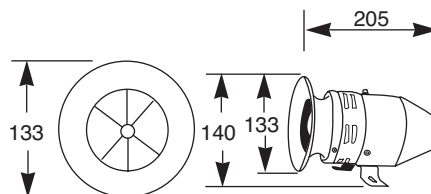

MS-290

Motor Siren

RATED VOLTAGE:
AC:110V,220V
DC:12V,24V

MS-390

Motor Siren

RATED VOLTAGE:
AC:110V,220V
DC:12V,24V