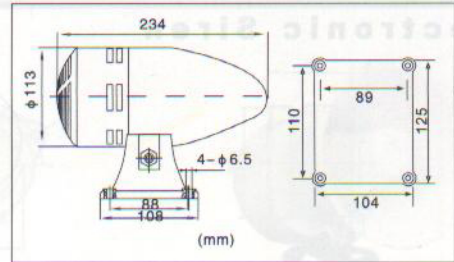

MS-395 Motor Siren

IP44

OUTER SIZE

VOLTAGE:AC110, 230V

DECIBEL:125DB

MS-490 Double Motor Siren

IP44

OUTER SIZE

VOLTAGE:AC110, 230V

DECIBEL:150DB

MS-590 Double Motor Siren

IP44

OUTER SIZE

VOLTAGE:AC110, 230V

DECIBEL:160DB