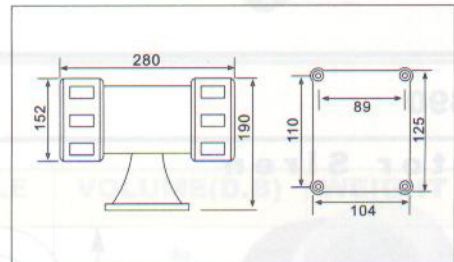

VOLTAGE:AC110, 230V

DECIBEL:150DB

MS-590 Double Motor Siren

IP44

OUTER SIZE

VOLTAGE:AC110, 230V

DECIBEL:160DB