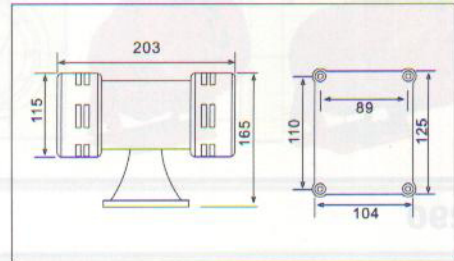

MS-395 Motor Siren

IP44

OUTER SIZE

VOLTAGE:AC110, 230V

DECIBEL:125DB

MS-490 Double Motor Siren

IP44

OUTER SIZE

VOLTAGE:AC110, 230V

DECIBEL:150DB

MS-590 Double Motor Siren

IP44

OUTER SIZE

VOLTAGE:AC110, 230V

DECIBEL:160DB