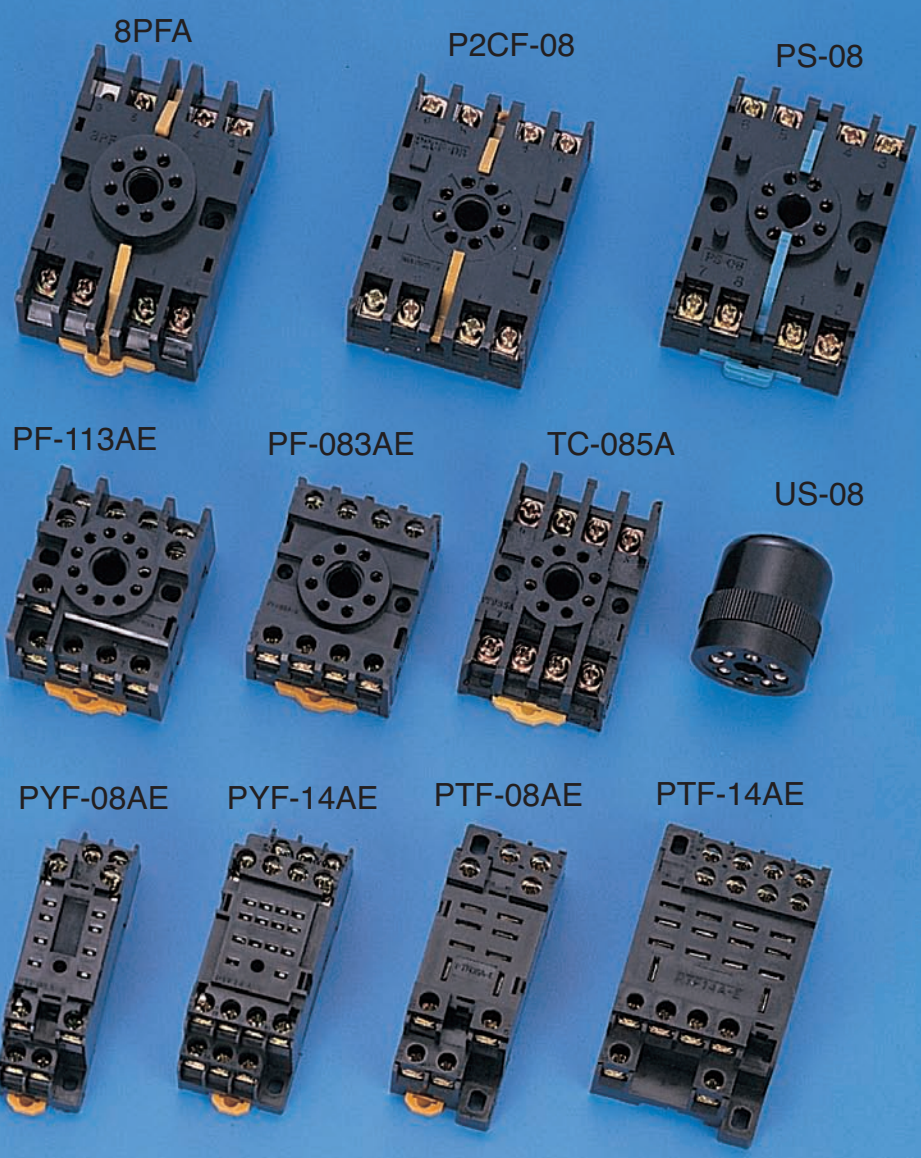

RELAY & TIMER COMMON USE MOUNTING ACCESSORIES

RAIL 35MM(W)1M(L)