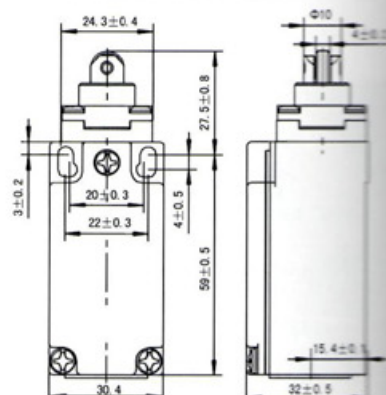

GLOBAL STYLE SAFETY LIMIT SWITCHES (METAL BODIED EN50047 TYPE) SN4 SERIES (SINGLE CONDUIT ENTRY)

SN4111

Order Code

SN4111-SP-
SN4111-SL-
SN4111-SL1-
SN4111-SL2-

Contact block

SP snap action 1NO+1NC
SL slow action 1NO+1NC BBM
SL1 slow action 1NO+1NC MBB
SL2 slow action 2NC

SN4112

Order Code

SN4112-SP-
SN4112-SL-
SN4112-SL1-
SN4112-SL2-

Contact block

SP snap action 1NO+1NC
SL slow action 1NO+1NC BBM
SL1 slow action 1NO+1NC MBB
SL2 slow action 2NC

SN4162

Order Code

SN4162-SP-
SN4162-SL-
SN4162-SL1-
SN4162-SL2-

Contact block

SP snap action 1NO+1NC
SL slow action 1NO+1NC BBM
SL1 slow action 1NO+1NC MBB
SL2 slow action 2NC

SN4108

Order Code

SN4108-SP-
SN4108-SL-
SN4108-SL1-
SN4108-SL2-

Contact block

SP snap action 1NO+1NC
SL slow action 1NO+1NC BBM
SL1 slow action 1NO+1NC MBB
SL2 slow action 2NC