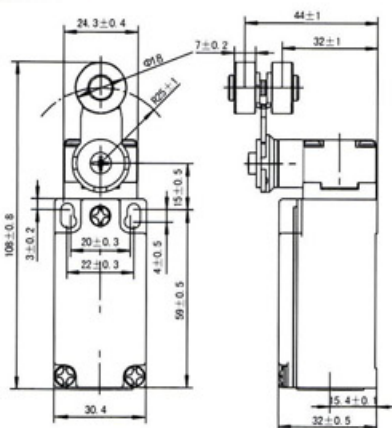

SN4104

Order Code

SN4104-SP-
SN4104-SL-
SN4104-SL1-
SN4104-SL2-

Contact block

SP snap action 1NO+1NC
SL slow action 1NO+1NC BBM
SL1 slow action 1NO+1NC MBB
SL2 slow action 2NC