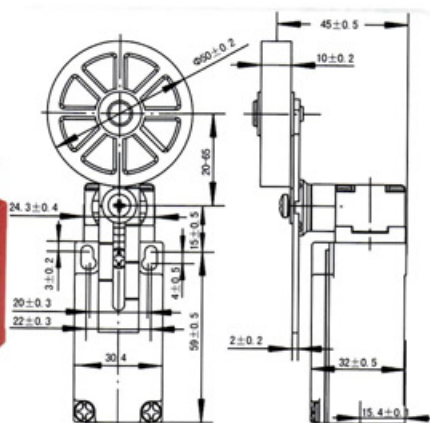

Contact block

SP snap action 1NO+1NC
SL slow action 1NO+1NC BBM
SL1 slow action 1NO+1NC MBB
SL2 slow action 2NC

GLOBAL STYLE SAFETY LIMIT SWITCHES (METAL BODIED EN50047 TYPE) SN4 SERIES (SINGLE CONDUIT ENTRY)

SN4114

Order Code

SN4114-SP- _	SP	→	snap action	1NO+1NC
SN4114-SL- _	SL	→	slow action	1NO+1NC BBM
SN4114-SL1- _	SL1	→	slow action	1NO+1NC MBB
SN4114-SL2- _	SL2	→	slow action	2NC

SN4118

Order Code

SN4118-SP- _	SP	→	snap action	1NO+1NC
SN4118-SL- _	SL	→	slow action	1NO+1NC BBM
SN4118-SL1- _	SL1	→	slow action	1NO+1NC MBB
SN4118-SL2- _	SL2	→	slow action	2NC