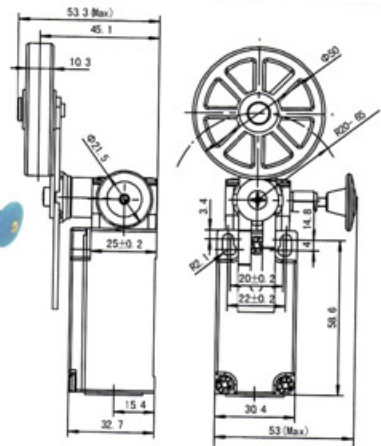

Order Code

SN4107-SP-_R	SP	↔	snap action	1NO+1NC
SN4107-SL-_R	SL	↔	slow action	1NO+1NC BBM
SN4107-SL1-_R	SL1	↔	slow action	1NO+1NC MBB
SN4107-SL2-_R	SL2	↔	slow action	2NC

Contact block

GLOBAL STYLE SAFETY LIMIT SWITCHES (METAL BODIED EN50047 TYPE) SN4 SERIES (SINGLE CONDUIT ENTRY WITH RESET)

SN4114-R

Order Code

SN4114-SP-_R
SN4114-SL-_R
SN4114-SL1-_R
SN4114-SL2-_R

Contact block

SP → snap action 1NO+1NC
SL → slow action 1NO+1NC BBM
SL1 → slow action 1NO+1NC MBB
SL2 → slow action 2NC

SN4118-R

Order Code

SN4118-SP-_R
SN4118-SL-_R
SN4118-SL1-_R
SN4118-SL2-_R

Contact block

SP → snap action 1NO+1NC
SL → slow action 1NO+1NC BBM
SL1 → slow action 1NO+1NC MBB
SL2 → slow action 2NC

SN4100-R

Order Code

SN4100-SP-_R