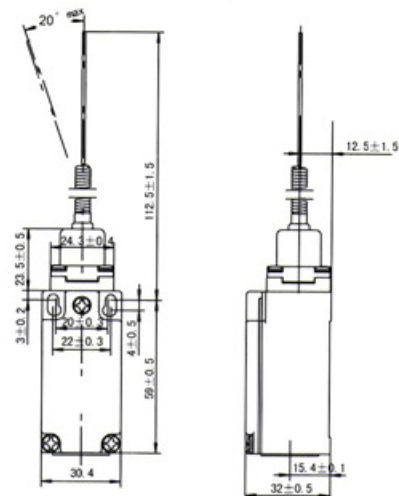

SN4114

Order Code

SN4114-SP- _	SP	→	snap action	1NO+1NC
SN4114-SL- _	SL	→	slow action	1NO+1NC BBM
SN4114-SL1- _	SL1	→	slow action	1NO+1NC MBB
SN4114-SL2- _	SL2	→	slow action	2NC

SN4118

Order Code

SN4118-SP- _	SP	→	snap action	1NO+1NC
SN4118-SL- _	SL	→	slow action	1NO+1NC BBM
SN4118-SL1- _	SL1	→	slow action	1NO+1NC MBB
SN4118-SL2- _	SL2	→	slow action	2NC

SN4100

Order Code

SN4100-SP- _	SP	→	snap action	1NO+1NC
--------------	----	---	-------------	---------

SN4166

Order Code

SN4166-SP- _	SP	→	snap action	1NO+1NC
--------------	----	---	-------------	---------

SN4169

Order Code

SN4169-SP- _	SP	→	snap action	1NO+1NC
--------------	----	---	-------------	---------

GLOBAL STYLE SAFETY LIMIT SWITCHES (METAL BODIED EN50047 TYPE) SN4 SERIES (SINGLE CONDUIT ENTRY WITH RESET)