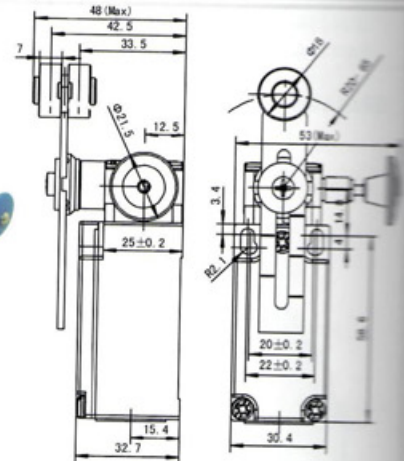

SN4169

Order Code

SN4169-SP- _	SP	→	snap action	1NO+1NC
--------------	----	---	-------------	---------

GLOBAL STYLE SAFETY LIMIT SWITCHES (METAL BODIED EN50047 TYPE) SN4 SERIES (SINGLE CONDUIT ENTRY WITH RESET)

SN4111-R

SN4112-R

Order Code

SN4111-SP-_R	SP	↔	snap action	1NO+1NC
SN4111-SL-_R	SL	↔	slow action	1NO+1NC BBM
SN4111-SL1-_R	SL1	↔	slow action	1NO+1NC MBB
SN4111-SL2-_R	SL2	↔	slow action	2NC

Contact block

Order Code

SN4112-SP-_R	SP	↔	snap action	1NO+1NC
SN4112-SL-_R	SL	↔	slow action	1NO+1NC BBM
SN4112-SL1-_R	SL1	↔	slow action	1NO+1NC MBB
SN4112-SL2-_R	SL2	↔	slow action	2NC

Contact block

SN4104-R

SN4108-R

Order Code

SN4104-SP-_R	SP	↔	snap action	1NO+1NC
SN4104-SL-_R	SL	↔	slow action	1NO+1NC BBM
SN4104-SL1-_R	SL1	↔	slow action	1NO+1NC MBB
SN4104-SL2-_R	SL2	↔	slow action	2NC