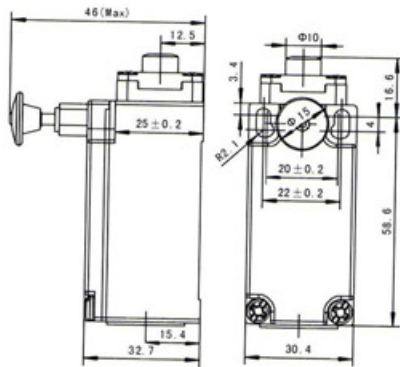

GLOBAL STYLE SAFETY LIMIT SWITCHES (METAL BODIED EN50047 TYPE) SN4 SERIES (SINGLE CONDUIT ENTRY WITH RESET)

SN4111-R

SN4112-R