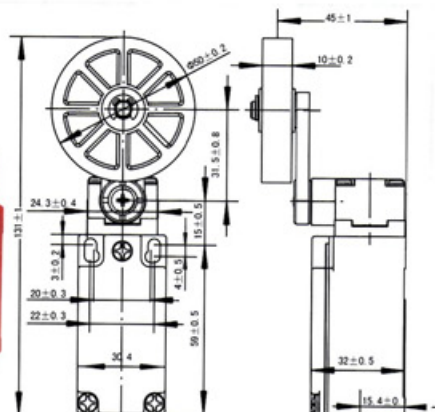

GLOBAL STYLE SAFETY LIMIT SWITCHES (METAL BODIED EN50047 TYPE) SN4 SERIES (SINGLE CONDUIT ENTRY)

SN4114

Order Code

SN4114-SP- _	SP	→	snap action	1NO+1NC
SN4114-SL- _	SL	→	slow action	1NO+1NC BBM
SN4114-SL1- _	SL1	→	slow action	1NO+1NC MBB
SN4114-SL2- _	SL2	→	slow action	2NC