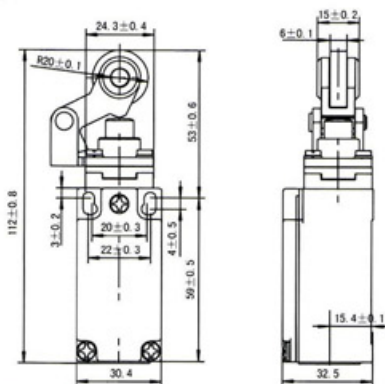

SN4112

Order Code

SN4112-SP-
SN4112-SL-
SN4112-SL1-
SN4112-SL2-

Contact block

SP snap action 1NO+1NC
SL slow action 1NO+1NC BBM
SL1 slow action 1NO+1NC MBB
SL2 slow action 2NC

SN4162

Order Code

SN4162-SP-
SN4162-SL-
SN4162-SL1-
SN4162-SL2-

Contact block

SP snap action 1NO+1NC
SL slow action 1NO+1NC BBM
SL1 slow action 1NO+1NC MBB
SL2 slow action 2NC

SN4108

Order Code

SN4108-SP-
SN4108-SL-
SN4108-SL1-
SN4108-SL2-

Contact block

SP snap action 1NO+1NC
SL slow action 1NO+1NC BBM
SL1 slow action 1NO+1NC MBB
SL2 slow action 2NC