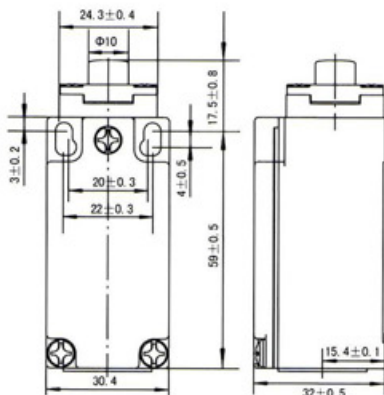

GLOBAL STYLE SAFETY LIMIT SWITCHES (METAL BODIED EN50047 TYPE) SN4 SERIES (SINGLE CONDUIT ENTRY)

SN4111

Order Code

SN4111-SP-
SN4111-SL-
SN4111-SL1-
SN4111-SL2-

Contact block

SP snap action 1NO+1NC
SL slow action 1NO+1NC BBM
SL1 slow action 1NO+1NC MBB
SL2 slow action 2NC

SN4112

Order Code

SN4112-SP-
SN4112-SL-
SN4112-SL1-
SN4112-SL2-

Contact block

SP snap action 1NO+1NC
SL slow action 1NO+1NC BBM
SL1 slow action 1NO+1NC MBB
SL2 slow action 2NC

SN4162

Order Code

SN4162-SP-
SN4162-SL-
SN4162-SL1-
SN4162-SL2-