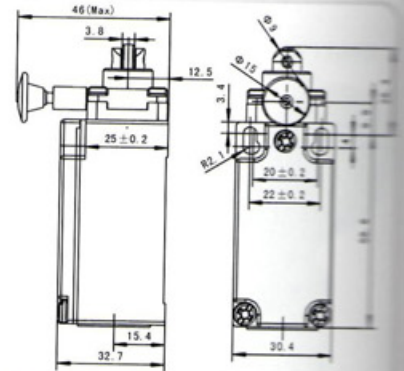

GLOBAL STYLE SAFETY LIMIT SWITCHES (METAL BODIED EN50047 TYPE) SN4 SERIES (SINGLE CONDUIT ENTRY WITH RESET)

SN4111-R

SN4112-R

Order Code

SN4111-SP-_R	SP	↔	snap action	1NO+1NC
SN4111-SL-_R	SL	↔	slow action	1NO+1NC BBM
SN4111-SL1-_R	SL1	↔	slow action	1NO+1NC MBB
SN4111-SL2-_R	SL2	↔	slow action	2NC

Contact block

Order Code

SN4112-SP-_R	SP	↔	snap action	1NO+1NC
SN4112-SL-_R	SL	↔	slow action	1NO+1NC BBM
SN4112-SL1-_R	SL1	↔	slow action	1NO+1NC MBB
SN4112-SL2-_R	SL2	↔	slow action	2NC

Contact block

SN4104-R

SN4108-R

Order Code

SN4104-SP-_R	SP	↔	snap action	1NO+1NC
SN4104-SL-_R	SL	↔	slow action	1NO+1NC BBM
SN4104-SL1-_R	SL1	↔	slow action	1NO+1NC MBB
SN4104-SL2-_R	SL2	↔	slow action	2NC

Contact block

Order Code

SN4108-SP-_R	SP	↔	snap action	1NO+1NC
SN4108-SL-_R	SL	↔	slow action	1NO+1NC BBM
SN4108-SL1-_R	SL1	↔	slow action	1NO+1NC MBB
SN4108-SL2-_R	SL2	↔	slow action	2NC

Contact block

SN4107-R

Order Code

SN4107-SP-_R	SP	↔	snap action	1NO+1NC
SN4107-SL-_R	SL	↔	slow action	1NO+1NC BBM
SN4107-SL1-_R	SL1	↔	slow action	1NO+1NC MBB
SN4107-SL2-_R	SL2	↔	slow action	2NC

Contact block