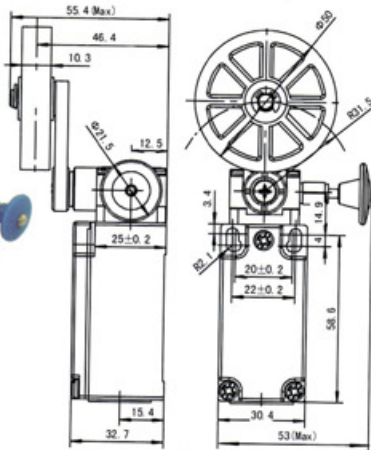

GLOBAL STYLE SAFETY LIMIT SWITCHES (METAL BODIED EN50047 TYPE) SN4 SERIES (SINGLE CONDUIT ENTRY WITH RESET)

SN4114-R

Order Code

SN4114-SP-_R
SN4114-SL-_R
SN4114-SL1-_R
SN4114-SL2-_R

Contact block

SP → snap action 1NO+1NC
SL → slow action 1NO+1NC BBM
SL1 → slow action 1NO+1NC MBB
SL2 → slow action 2NC