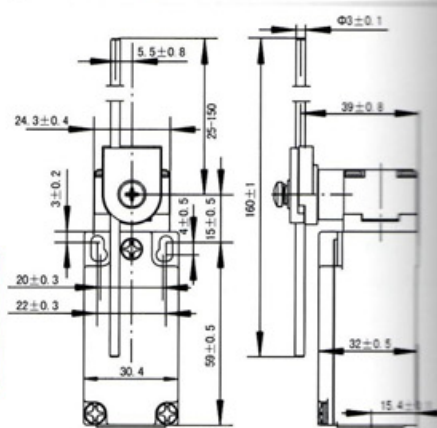

Contact block

SP snap action 1NO+1NC
SL slow action 1NO+1NC BBM
SL1 slow action 1NO+1NC MBB
SL2 slow action 2NC

SN4108

Order Code

SN4108-SP-
SN4108-SL-
SN4108-SL1-
SN4108-SL2-

Contact block

SP snap action 1NO+1NC
SL slow action 1NO+1NC BBM
SL1 slow action 1NO+1NC MBB
SL2 slow action 2NC

SN4104

Order Code

SN4104-SP-
SN4104-SL-
SN4104-SL1-
SN4104-SL2-

Contact block

SP snap action 1NO+1NC
SL slow action 1NO+1NC BBM
SL1 slow action 1NO+1NC MBB
SL2 slow action 2NC

SN4107

Order Code

SN4107-SP-
SN4107-SL-
SN4107-SL1-
SN4107-SL2-

Contact block

SP snap action 1NO+1NC
SL slow action 1NO+1NC BBM
SL1 slow action 1NO+1NC MBB
SL2 slow action 2NC

GLOBAL STYLE SAFETY LIMIT SWITCHES (METAL BODIED EN50047 TYPE) SN4 SERIES (SINGLE CONDUIT ENTRY)