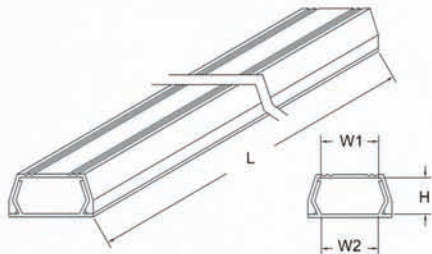

TELEPHONE WIRING DUCT (SELF-ADHESIVE)

Unit:mm

Item No.	W1	W2	H	Overall Length
JD-1	10.4	8.6	8.0	1M
JD-1C				
JD-1M				
JD-2	14.5	11.5	8.0	
JD-2C				
JD-2M				
JD-3	18.8	16.4	10.8	
JD-3C				
JD-3M				
JD-4	23.5	19.5	12.2	
JD-4C				
JD-4M				

- Material: Rigid, self-extinguishing PVC Backed with high quality self-adhesive tape to facilitate wire application.
- Color: Grey. (Milk, white, brown available on request)
- Length: 1M (2M available upon request)
- Application: Designed to protect wire on floor)