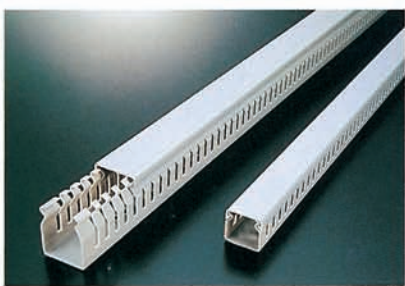

- Material: High impact, self-extinguishing, warp-proof PVC
- Color: Grey.
- Maximum service temperature: 85℃
- Features parallel holes on both sidewalls to facilitate cutting in wire application.

DUCT (OPEN SLOT)