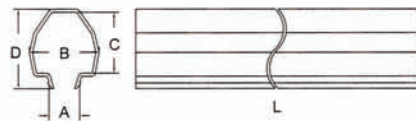

WIRING DUCT