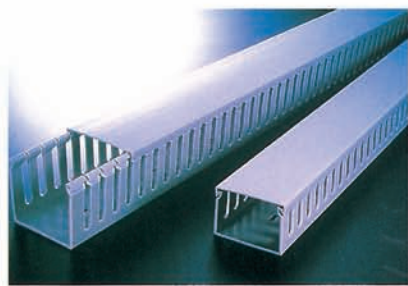

WIRING DUCT (OPEN SLOT)

Item No.		W×H	Wires to be Contained	Unit:mm	
Slot(8mm)	Solid			Length	
AD-1×2	SD-1×2	25×50	20~25pcs	2M	
AD-1×3	SD-1×3	25×75	60~75pcs		
AD-1.5×1	SD-1.5×1	38×25	20~23pcs		
AD-1.5×2	SD-1.5×2	38×50	60~70pcs		
AD-2×2	SD-2×2	50×50	80~90pcs		
AD-2×3	SD-2×3	50×75	180~200pcs		
AD-3×3	SD-3×3	75×75	200~250pcs		
AD-3×4	SD-3×4	75×100	240~300pcs		

- Material: High impact, self-extinguishing, warp-proof PVC
- Color: Grey.
- Maximum service temperature: 85℃
- Features parallel holes on both sidewalls to facilitate cutting in wire application.