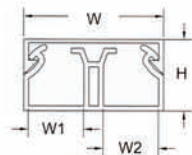

Unit:mm

Item No.	Length	W	W1	W2	W3	H
WD-2010-2	2M	20.0	7.5	7.5		10.3
WD-3010-2		30.0	12.5	12.5		11.2
WD-4010-3		40.0	11	11.5	11.5	10.3
WD-5020-3		50.8	14.8	10	14.8	20.3
WD-10040-3		100	32.8	23.2	32.8	40
WD-11060		111	43.3	16	43.3	61.4

- Material: High impact, self-extinguishing, warp-proof PVC
- Color: Grey.
- Maximum service temperature: 85°C
- Features parallel holes on both sidewalls to facilitate cutting in wire application.

WD-2010-2
WD-3010-2