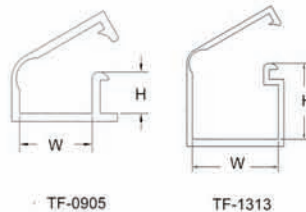

Unit:mm			
Item No.	Length	W	H
TF-0905	2M	9.2	2.9
TF-1313	2M	13.2	10.8

- Material: Rigid, self-extinguishing PVC .Temperature endurance up to 85°C.
- One piece design. Combines duct base together with its lip. Easy for application and save work time.

TELEPHONE WIRING DUCT (SELF-ADHESIVE)