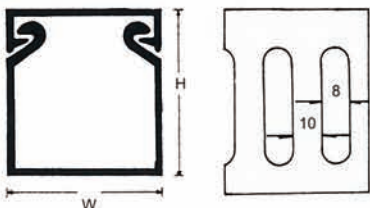

VDC SLOT : 8mm

Item No.	W×H	Wires to be Contained	Length
SLOT 8mm			
VDC-2530	25×30	15~25pcs	2M
VDC-2560	25×60	40~45pcs	
VDC-4040	40×40	60~70pcs	
VDC-4060	40×60	100~115pcs	
VDC-4080	40×80	120~135pcs	
VDC-5050	50×50	80~90pcs	
VDC-6060	60×60	120~135pcs	
VDC-6080	60×80	180~210pcs	
VDC-8080	80×80	240~290pcs	
VDC-100100	100×100	300~400pcs	

- Close slot design facilitate easy installation or removal of cover.
- Cut optionally wherever wire insertion/extension is necessary.