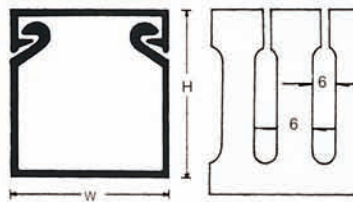

WIRING DUCT (OPEN SLOT)

SLOT: 8mm for all applicable size except MD-6.5 MD-6.7, MD-8 in 10mm. (100mm in high)

- Material: High impact, self-extinguishing, warp-proof PVC (Polyvinyl chloride)
- Color: Grey.
- Maximum service temperature:85°C
- Used extensively for all wiring applications where cable protection is essential i.e. switchboards...etc.
- Features parallel holes on both sidewalls to facilitate cutting in wire application.
- Special color, size, length upon request of reasonable quantity.
- ★ NEW SIZE

Unit:mm

MD SLOT : 8mm

KD SLOT : 6mm

HD SLOT : 4mm

■ AVAILABLE AT 6mm SLOT UPON REQUEST.UP TO 60×60 mm.

SLOT : 8mm	SLOT : 6mm	SLOT : 4mm	Dimension		Wires to be Contained	Length
			W×H			
AD-0.5L		HD-0.5L	15×25		5~12pcs	2M
AD-0.7L		HD-0.7L	20×20		5~12pcs	
AD-0L		HD-0L	25×25		10~25pcs	
AD-1L	KD-1	HD-1L	25×45		20~25pcs	
AD-1.2L	KD-1.2	HD-1.2L	33×33		25~45pcs	
AD-1.5L	KD-1.5	HD-1.5L	33×45		40~55pcs	
AD-2L	KD-2	HD-2L	45×45		60~70pcs	
AD-2.2L		HD-2.2L	50×50		80~90pcs	
AD-2.5L	KD-2.5	HD-2.5L	65×45		110~120pcs	
AD-3L	KD-3	HD-3L	33×65		60~75pcs	
AD-4L	KD-4	HD-4L	25×65		40~45pcs	
AD-5L	KD-5	HD-5L	45×65		110~120pcs	
AD-5.5L	KD-5.5	HD-5.5L	60×60		120~135pcs	
AD-5.7L	KD-5.7	HD-5.7L	65×65		180~200pcs	
AD-6L			72×64		200~220pcs	
AD-6.5L			33×100		180~200pcs	
AD-6.7L			48×100		215~250pcs	
★ AD-6.8L			55×100		220~260pcs	
AD-7L			70×100		250~300pcs	
★ AD-7.2L			100×50		200~250pcs	
AD-7.5L			100×75		260~320pcs	
AD-8L		HD-8L	100×100		300~400pcs	
AD-10L			150×75		335~500pcs	
★ AD-12L			150×100		450~600pcs	
★ AD-15L			200×100		600~800pcs	