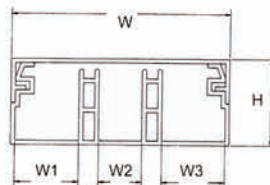

WIRING RETAINER

Unit:mm

Item No.	W×H	Packing
LS-6565	65 × 65	100pcs
LS-7040	70 × 40	

WIRING DUCT

Unit:mm

Item No.	Length	W	W1	W2	W3	H
WD-2010-2	2M	20.0	7.5	7.5		10.3
WD-3010-2		30.0	12.5	12.5		11.2
WD-4010-3		40.0	11	11.5	11.5	10.3
WD-5020-3		50.8	14.8	10	14.8	20.3
WD-10040-3		100	32.8	23.2	32.8	40
WD-11060		111	43.3	16	43.3	61.4

- Material: High impact, self-extinguishing, warp-proof PVC
- Color: Grey.
- Maximum service temperature: 85°C
- Features parallel holes on both sidewalls to facilitate cutting in wire application.

WD-5020-3