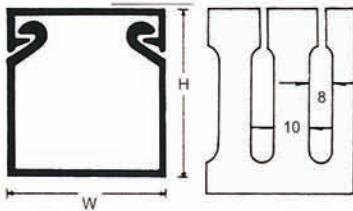

WIRING DUCT (OPEN SLOT)

SLOT: 8mm for all applicable size except MD-6.5 MD-6.7, MD-8 in 10mm. (100mm in high)

- Material: High impact, self-extinguishing, warp-proof PVC (Polyvinyl chloride)
- Color: Grey.
- Maximum service temperature:85°C
- Used extensively for all wiring applications where cable protection is essential i.e. switchboards...etc.
- Features parallel holes on both sidewalls to facilitate cutting in wire application.
- Special color, size, length upon request of reasonable quantity.
- ★ NEW SIZE

Unit:mm

MD SLOT : 8mm

KD SLOT : 6mm

HD SLOT : 4mm

■ AVAILABLE AT 6mm SLOT UPON REQUEST.UP TO 60×60 mm.

SLOT : 8mm	SLOT : 6mm	SLOT : 4mm	Dimension		Wires to be Contained	Length
			W×H			
AD-0.5L		HD-0.5L	15×25		5~12pcs	2M
AD-0.7L		HD-0.7L	20×20		5~12pcs	
AD-0L		HD-0L	25×25		10~25pcs	
AD-1L	KD-1	HD-1L	25×45		20~25pcs	
AD-1.2L	KD-1.2	HD-1.2L	33×33		25~45pcs	
AD-1.5L	KD-1.5	HD-1.5L	33×45		40~55pcs	
AD-2L	KD-2	HD-2L	45×45		60~70pcs	
AD-2.2L		HD-2.2L	50×50		80~90pcs	
AD-2.5L	KD-2.5	HD-2.5L	65×45		110~120pcs	
AD-3L	KD-3	HD-3L	33×65		60~75pcs	
AD-4L	KD-4	HD-4L	25×65		40~45pcs	
AD-5L	KD-5	HD-5L	45×65		110~120pcs	
AD-5.5L	KD-5.5	HD-5.5L	60×60		120~135pcs	
AD-5.7L	KD-5.7	HD-5.7L	65×65		180~200pcs	
AD-6L			72×64		200~220pcs	
AD-6.5L			33×100		180~200pcs	
AD-6.7L			48×100		215~250pcs	
★ AD-6.8L			55×100		220~260pcs	
AD-7L			70×100		250~300pcs	
★ AD-7.2L			100×50		200~250pcs	
AD-7.5L			100×75		260~320pcs	
AD-8L		HD-8L	100×100		300~400pcs	
AD-10L			150×75		335~500pcs	
★ AD-12L			150×100		450~600pcs	
★ AD-15L			200×100		600~800pcs	

FIXING SLOT

For width :
25mm · 33mm · 40mm · 45mm ·
50mm · 60mm · 65mm

For width :
72mm · 80mm · 100mm · 150mm

■ AVAILABLE AT 50mm SLOT UPON REQUEST.

WIRING DUCT (OPEN SLOT)

Unit:mm

VD SLOT : 8mm

HVD SLOT : 4mm