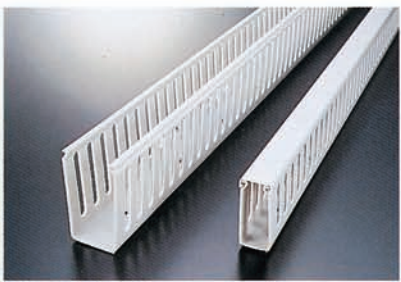

WIRING DUCT (OPEN SLOT)

Unit:mm

VD SLOT : 8mm

HVD SLOT : 4mm

Item No.		W×H	Wires to be Contained	Length
SLOT 8mm	SLOT 4mm			
VD-1	HVD-1	25×30	15~25pcs	2M
VD-2	HVD-2	25×40	20~25pcs	
VD-3	HVD-3	33×40	40~45pcs	
VD-4	HVD-4	40×40	60~70pcs	
VD-5	HVD-5	60×40	100~115pcs	
VD-5.5	HVD-5.5	80×40	120~135pcs	
★ VD-5.7	HVD-5.7	100×40	130~175pcs	
VD-6	HVD-6	25×60	40~45pcs	
VD-7	HVD-7	40×60	100~115pcs	
VD-8	HVD-8	60×60	120~135pcs	
VD-9	HVD-9	80×60	180~210pcs	
VD-9.5	HVD-9.5	100×60	240~290pcs	
VD-9.6	HVD-9.6	120×60	240~290pcs	
VD-9.65	HVD-9.65	120×65	260~360pcs	
VD-9.66	HVD-9.66	25×80	100~120pcs	
VD-9.7	HVD-9.7	40×80	120~135pcs	
VD-9.8	HVD-9.8	60×80	180~210pcs	
VD-10	HVD-10	80×80	240~290pcs	
VD-10.5	HVD-10.5	100×80	260~350pcs	
VD-11	HVD-11	120×80	300~400pcs	
★ VD-12	HVD-12	40×100	130~175pcs	

★ NEW SIZE

WIRING DUCT (CLOSE SLOT)

Unit:mm

VDC SLOT : 8mm

Item No.	W×H	Wires to be Contained	Length
SLOT 8mm			
VDC-2530	25×30	15~25pcs	2M
VDC-2560	25×60	40~45pcs	
VDC-4040	40×40	60~70pcs	
VDC-4060	40×60	100~115pcs	
VDC-4080	40×80	120~135pcs	
VDC-5050	50×50	80~90pcs	
VDC-6060	60×60	120~135pcs	
VDC-6080	60×80	180~210pcs	
VDC-8080	80×80	240~290pcs	
VDC-100100	100×100	300~400pcs	

- Close slot design facilitate easy installation or removal of cover.
- Cut optionally wherever wire insertion/extension is necessary.