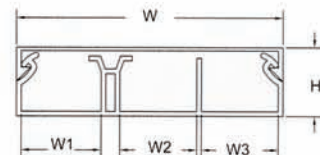

WIRING RETAINER

Unit:mm

Item No.	W×H	Packing
LS-6565	65 × 65	100pcs
LS-7040	70 × 40	

WIRING DUCT

Unit:mm

Item No.	Length	W	W1	W2	W3	H
WD-2010-2	2M	20.0	7.5	7.5		10.3
WD-3010-2		30.0	12.5	12.5		11.2
WD-4010-3		40.0	11	11.5	11.5	10.3
WD-5020-3		50.8	14.8	10	14.8	20.3
WD-10040-3		100	32.8	23.2	32.8	40
WD-11060		111	43.3	16	43.3	61.4

- Material: High impact, self-extinguishing, warp-proof PVC
- Color: Grey.
- Maximum service temperature: 85°C
- Features parallel holes on both sidewalls to facilitate cutting in wire application.

WD-4010-3