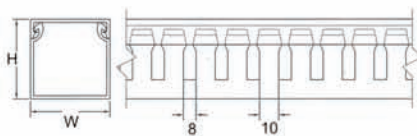

DUCT (OPEN SLOT)

Item No.	W×H	Wires to be Contained	Unit:mm	
Slot (4mm)	Length			
BD-2525	25×25	10~25pcs	2M	
BD-3340	33×40	40~45pcs		
BD-4040	40×40	50~60pcs		
BD-3360	33×60	60~70pcs		
BD-4860	48×60	110~120pcs		
BD-6060	60×60	120~135pcs		

- Material: High impact, self-extinguishing, warp-proof PVC
- Color: Grey.
- Maximum service temperature: 85℃
- Features parallel holes on both sidewalls to facilitate cutting in wire application.