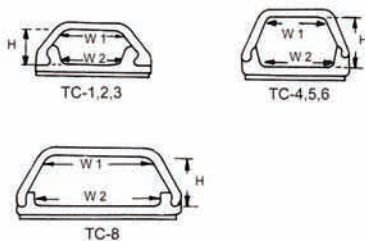

- Material: Rigid, self-extinguishing PVC Backed with high quality self-adhesive tape to facilitate wire application.
- Color: Grey. (Milk, white, brown available on request)
- Length: 1M (2M available upon request)
- Application: Designed to protect wire on floor
- ★ NEW SIZE

Unit:mm					
Item No.	W1	W2	H1	Wire to be Contained	Length
TC-1					1M
TC-1C					
TC-1B	6	7	4	1pcs	
TC-1W					
TC-1M					
★ TC-1.5					1~2pcs
★ TC-1.5C	6	8	7.4		
★ TC-1.5M					
TC-2					2~3pcs
TC-2C					
TC-2B	8	8	6		
TC-2W					
TC-2M					
TC-3					3~4pcs
TC-3C					
TC-3B	10	10	7		
TC-3W					
TC-3M					
TC-4					4~7pcs
TC-4C					
TC-4B	12	15	10		
TC-4W					
TC-4M					
TC-5					7~9pcs
TC-5C					
TC-5B	10	17	13		
TC-5W					
TC-5M					
TC-6					10~15pcs
TC-6C					
TC-6B	11	19	16		
TC-6W					
TC-6M					
TC-8					30~40pcs
★ TC-8C	30	37	16		
★ TC-8M