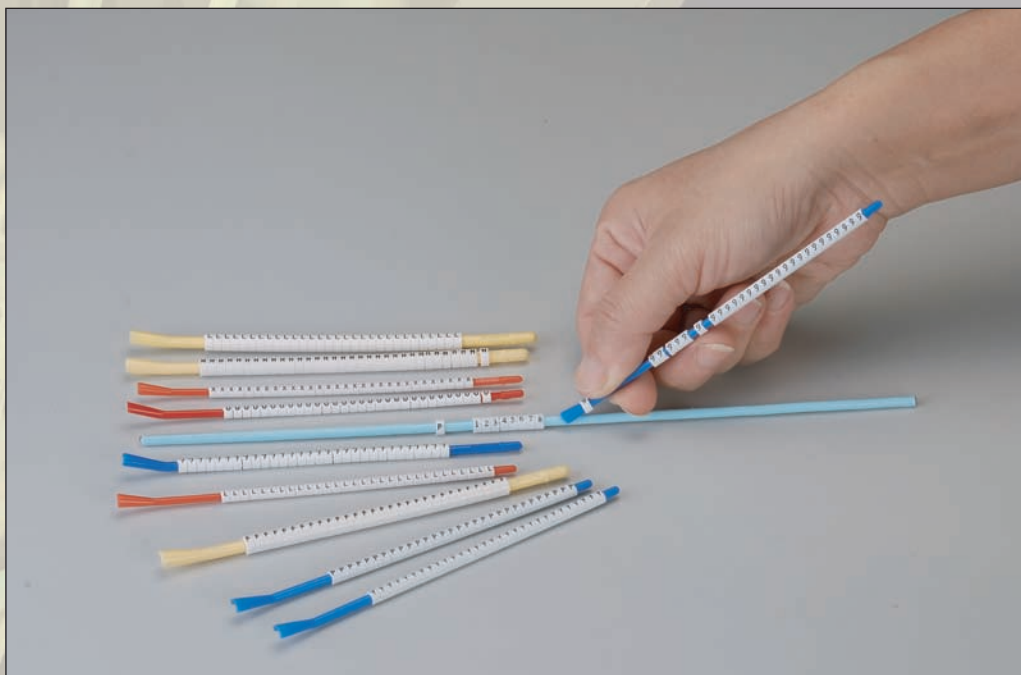

Clip on Cable Marker

- White body with black mark.
- Installed before or after terminations are made.
- Withstanding harsh environments and high temperature.
From -22°F (-30°C) to 194°F (90°C)
- Removable and reusable
- Resistant to chemical environments.
- 30pcs/Rod.
- Solid no or letter for 0,1,2,3,.....9
- A,B,C,.....Z,+,-,≡,Blank

ITEM NO	APPLICABLE WIRE SIZES	DIMENSION (mm)		
		L	φ1	φ2
LT-023	AWG 18-16	3.0	2.5	4.0
LT-024	AWG 16-14	3.0	3.2	4.6
LT-026	AWG 12-10	3.0	4.2	6.0